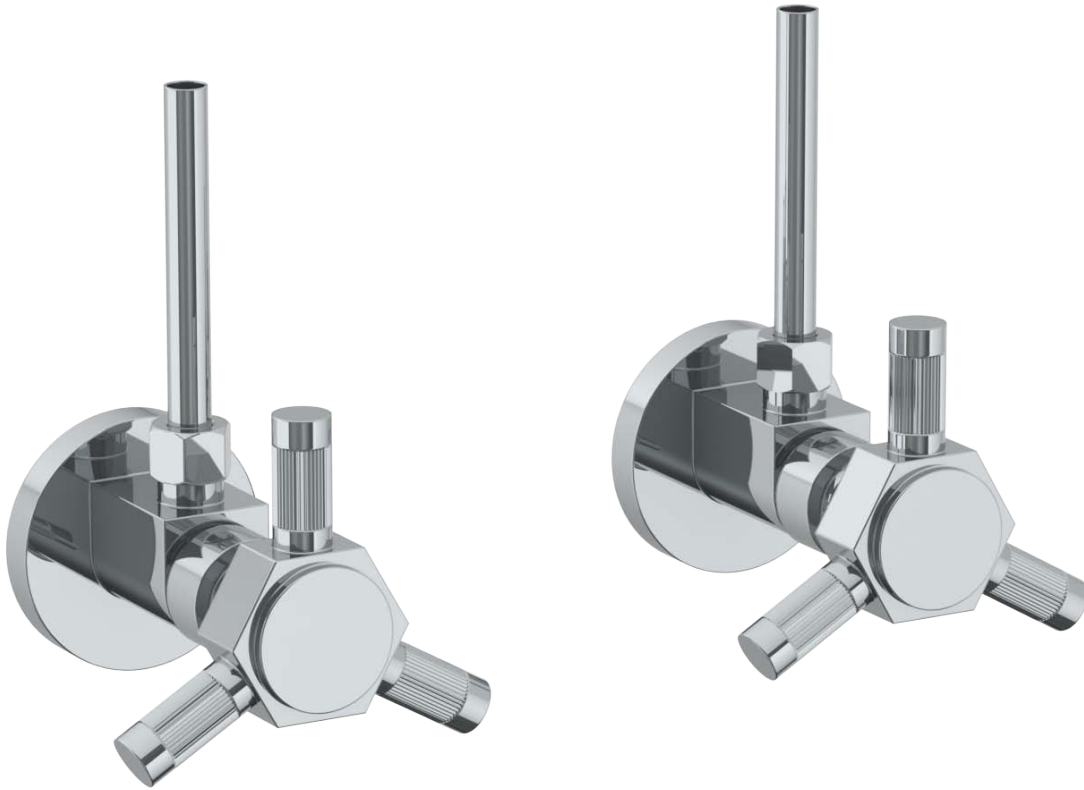

111-MAS2-SP5

Lavatory Angle Stop Kit

1/2" IPS x 3/8" OD Compression

WATERMARK DESIGNS 3/14/2018

111-MAS2-SP4

Lavatory Angle Stop Kit

1/2" IPS x 3/8" OD Compression

WATERMARK DESIGNS 3/5/2018