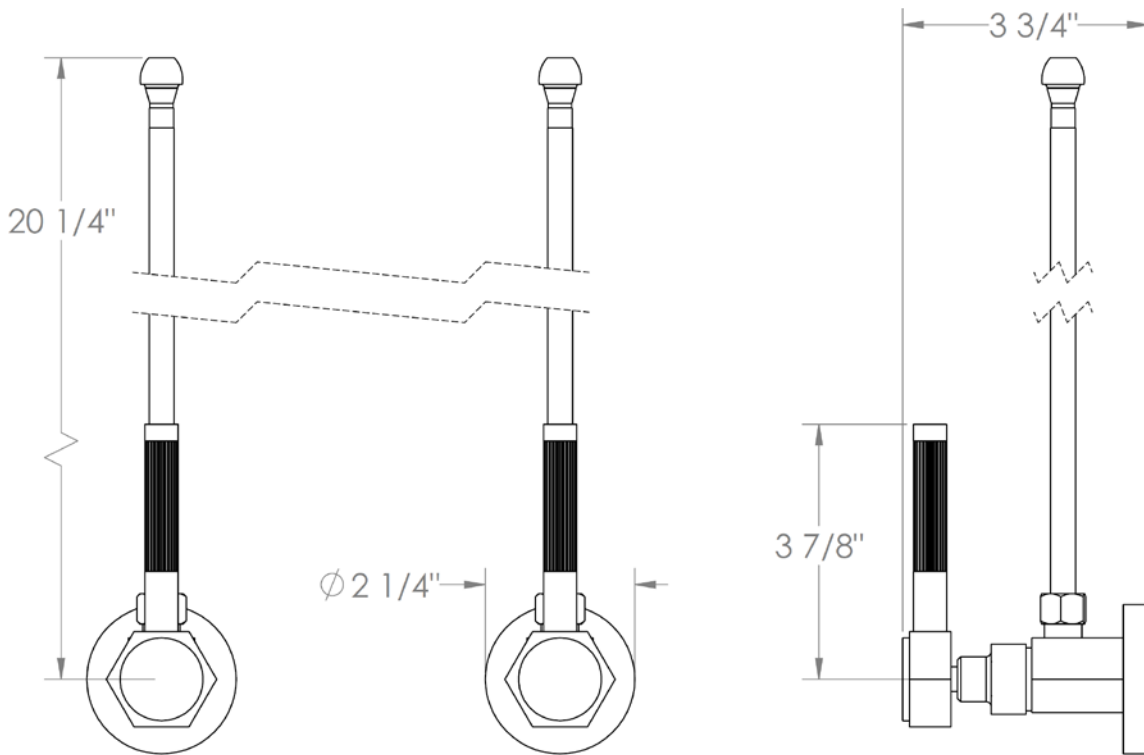

111-MAS2-SP5

Lavatory Angle Stop Kit

1/2" IPS x 3/8" OD Compression

WATERMARK DESIGNS 3/14/2018

111-MAS2-SP4

Lavatory Angle Stop Kit

1/2" IPS x 3/8" OD Compression

WATERMARK DESIGNS 3/5/2018