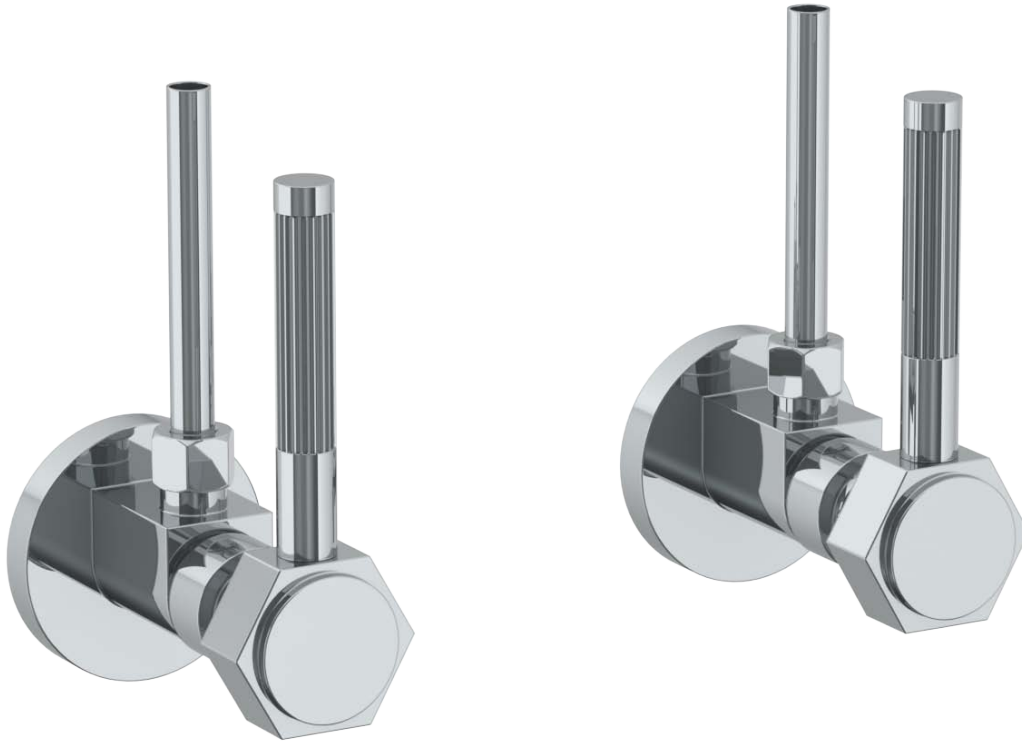

111-MAS2-SP5

Lavatory Angle Stop Kit

1/2" IPS x 3/8" OD Compression

WATERMARK DESIGNS 3/14/2018

111-MAS2-SP4

Lavatory Angle Stop Kit

1/2" IPS x 3/8" OD Compression

WATERMARK DESIGNS 3/5/2018