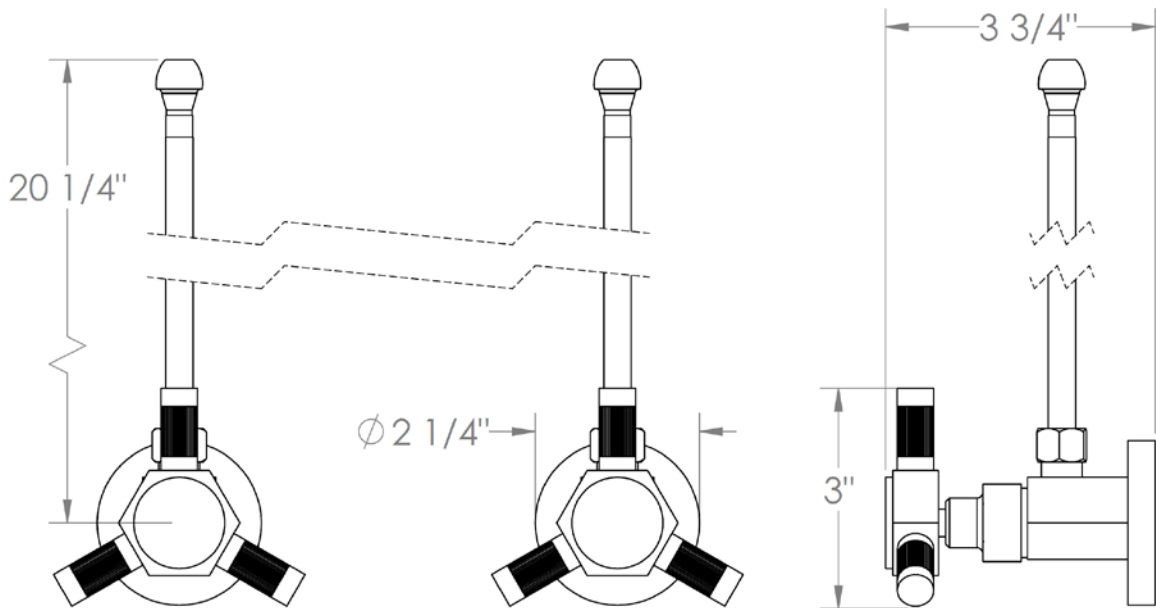

111-MAS2-SP5

Lavatory Angle Stop Kit

1/2" IPS x 3/8" OD Compression

WATERMARK DESIGNS 3/14/2018

111-MAS2-SP4

Lavatory Angle Stop Kit

1/2" IPS x 3/8" OD Compression

WATERMARK DESIGNS 3/5/2018